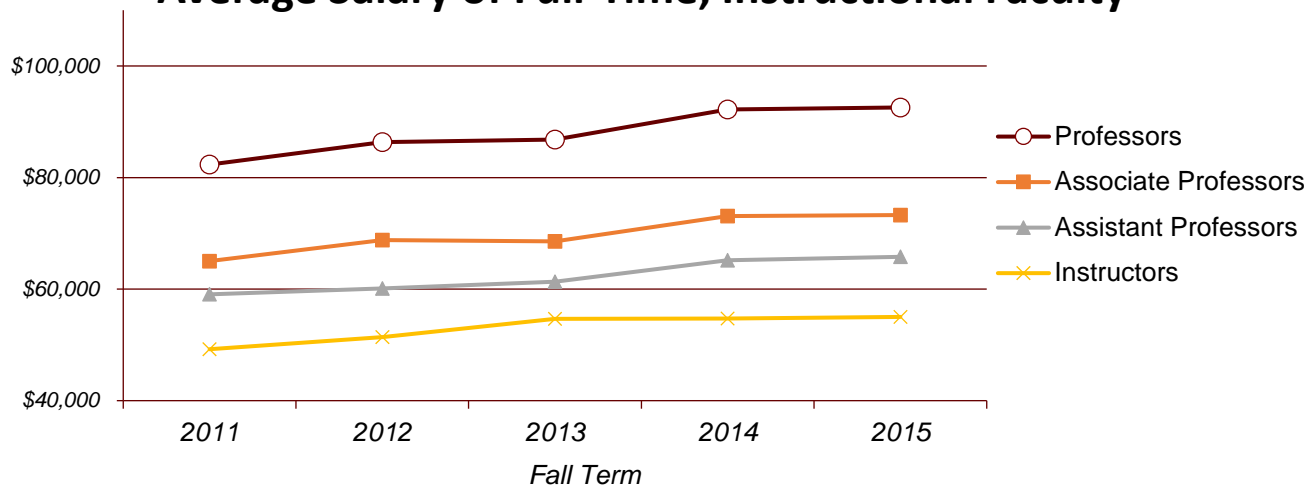

Average Salary of Full-Time, Instructional Faculty

	2011	2012	2013	2014	2015
Professors	$ 82,328	$ 86,373	$ 86,823	$ 92,205	$ 92,563
Associate Professors	$ 65,022	$ 68,778	$ 68,580	$ 73,071	$ 73,274
Assistant Professors	$ 59,060	$ 60,111	$ 61,326	$ 65,151	$ 65,786
Instructors	$ 49,223	$ 51,372	$ 54,684	$ 54,738	$ 55,012